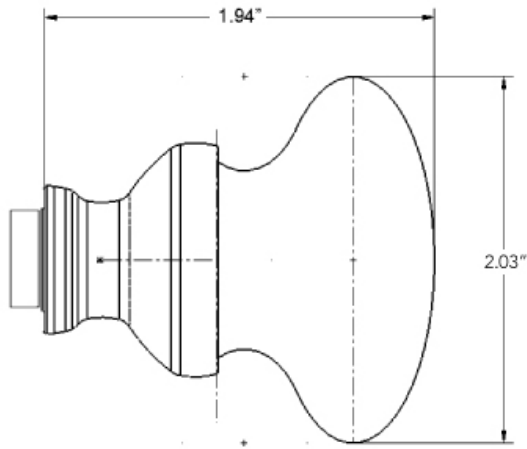

Brown Porcelain Knob

- > Collection: Nostalgic
- > Design code: BRN
- > Material: Forged Brass, Porcelain
- > Functions: Knob pair with 3/8" – 20 spindle

Brown Porcelain Knob shown in Antique Brass