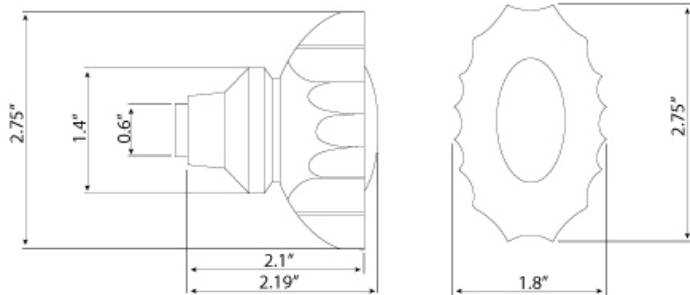

Chateau Knob

- > Collection: Nostalgic
- > Design code: CHA
- > Material: Forged Brass/Crystal
- > Functions: Knob pair with 3/8" – 20 spindle

Chateau Knob shown in Satin Nickel