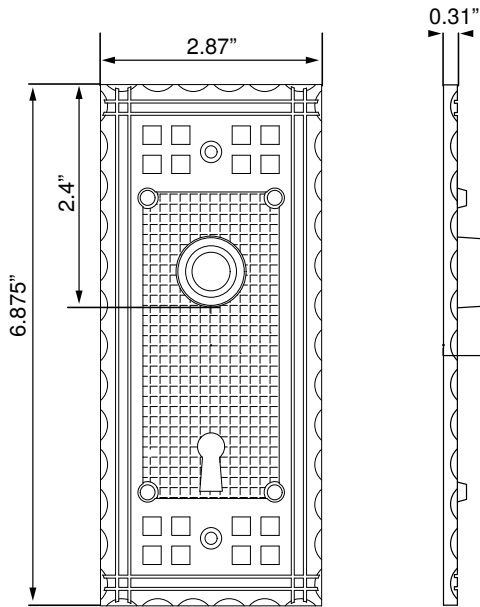

Craftsman Long Plate

- > Collection: Nostalgic
- > Design code: CRA
- > Material: Forged Brass
- > Functions: Passage, Privacy, Dummy, Interior Mortise

Craftsman Long Plate shown in Antique Brass