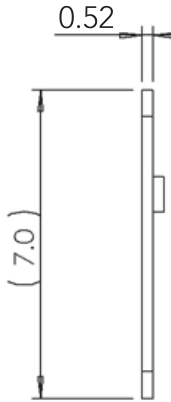

Deco Long Plate

Front View

Side View

- > Collection: Nostalgic
- > Design code: DEC
- > Material: Forged Brass
- > Functions: Passage, Privacy, Dummy, Interior Mortise
- > With or without keyhole

Deco Long Plate shown in Polished Brass