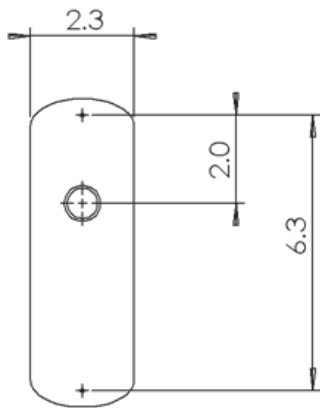

Deco Long Plate

Front View

Side View

- > Collection: Nostalgic
- > Design code: DEC
- > Material: Forged Brass
- > Functions: Passage, Privacy, Dummy, Interior Mortise
- > With or without keyhole

Deco Long Plate shown in Polished Brass