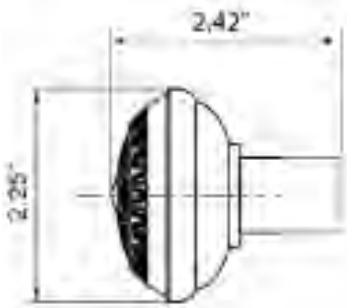

Egg & Dart Knob

- > Collection: Nostalgic
- > Design code: EAD
- > Material: Forged Brass
- > Functions: Knob pair with 3/8" – 20 spindle

Egg & Dart Knob shown in Antique Brass