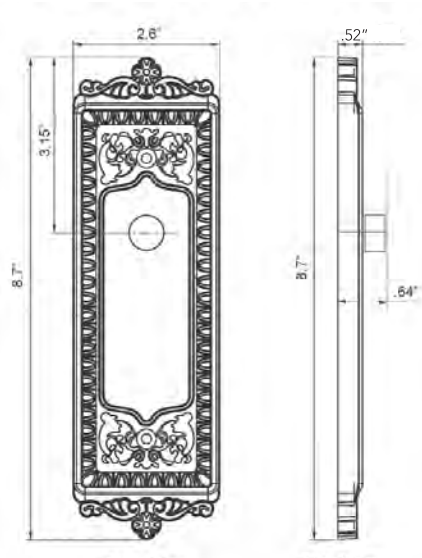

Egg & Dart Long Plate

- > Collection: Nostalgic
- > Design code: EAD
- > Material: Forged Brass
- > Functions: Passage, Privacy, Dummy, Interior Mortise

Egg & Dart Long Plate shown in Antique Pewter