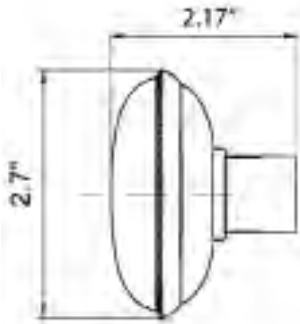

Homestead Knob

- > Collection: Nostalgic
- > Design code: HOM
- > Material: Forged Brass
- > Functions: Knob pair with 3/8" – 20 spindle

Homestead Knob shown in Satin Nickel