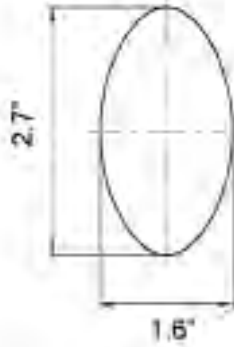

Homestead Knob

- > Collection: Nostalgic
- > Design code: HOM
- > Material: Forged Brass
- > Functions: Knob pair with 3/8" – 20 spindle

Homestead Knob shown in Satin Nickel