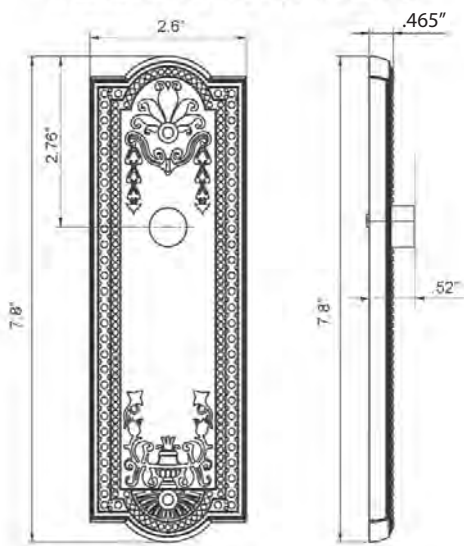

Meadows Long Plate

- > Collection: Nostalgic
- > Design code: MEA
- > Material: Forged Brass
- > Functions: Passage, Privacy, Dummy, Interior Mortise

Meadows Long Plate shown in Polished Brass