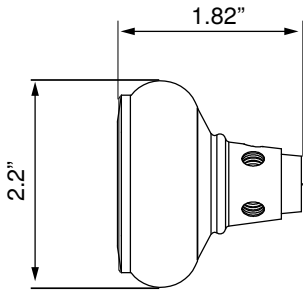

## Mission Knob

- > Collection: Nostalgic
- > Design code: MIS
- > Material: Forged Brass
- > Functions: Knob pair with 3/8" – 20 spindle

Mission Knob shown in Antique Brass