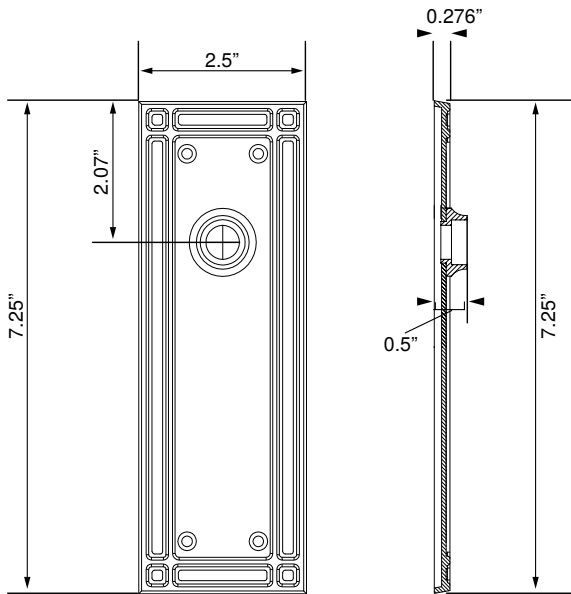

Mission Long Plate

- > Collection: Nostalgic
- > Design code: MIS
- > Material: Forged Brass
- > Functions: Passage, Privacy, Dummy, Interior Mortise

Mission Long Plate shown in Antique Pewter