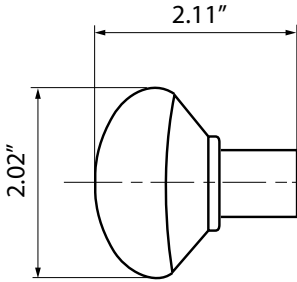

New York Knob

- > Collection: Nostalgic
- > Design code: NYK
- > Material: Forged Brass
- > Functions: Knob pair with 3/8" – 20 spindle

New York Knob shown in Satin Nickel