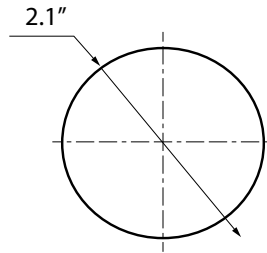

New York Knob

- > Collection: Nostalgic
- > Design code: NYK
- > Material: Forged Brass
- > Functions: Knob pair with 3/8" – 20 spindle

New York Knob shown in Satin Nickel