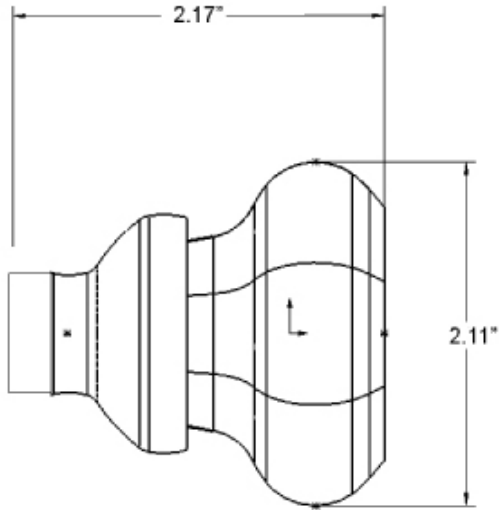

## Waldorf Knob

- > Collection: Nostalgic
- > Design code: WAL
- > Material: Forged Brass/Crystal
- > Functions: Knob pair with 3/8" – 20 spindle

Waldorf Knob shown in Antique Pewter