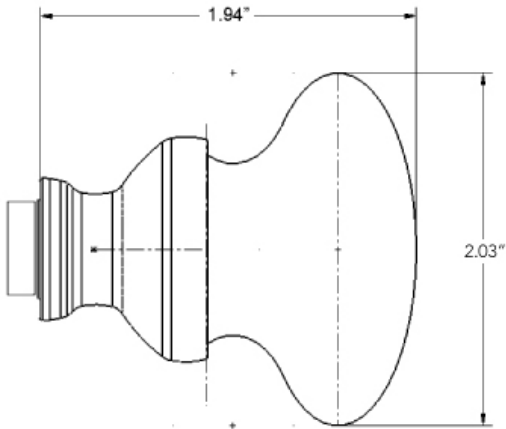

White Porcelain Knob

- > Collection: Nostalgic
- > Design code: WHI
- > Material: Forged Brass, Porcelain
- > Functions: Knob pair with 3/8" – 20 spindle

White Porcelain Knob shown in Antique Brass