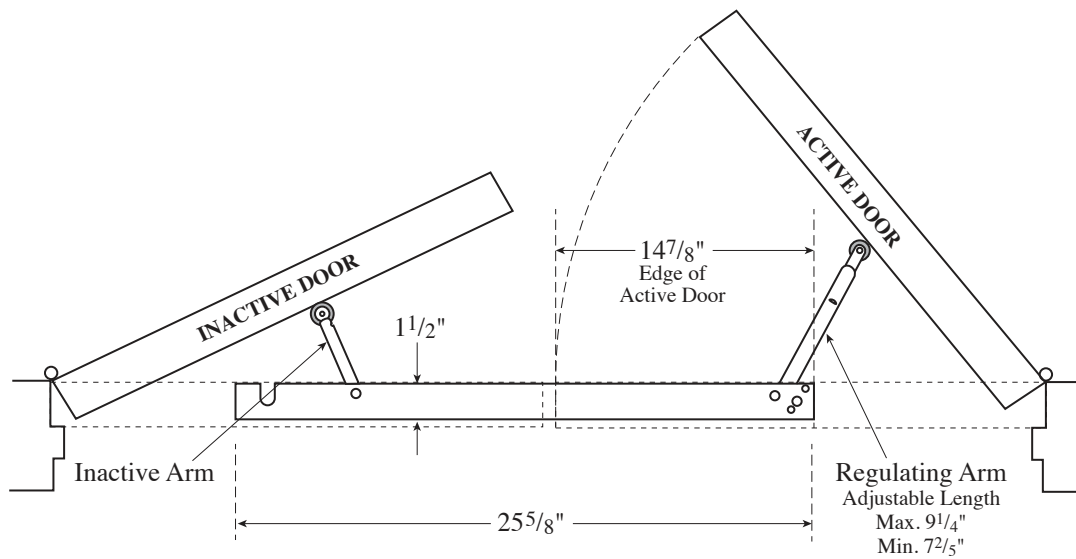

Architectural Door Accessories

ASSA ABLOY

Rockwood 1700 Universal Coordinator

The global leader in
door opening solutions

NOT TO SCALE

Spot (four) Holes in Door Stop
for #10-24 Machine Screws or #10 Wood Screws