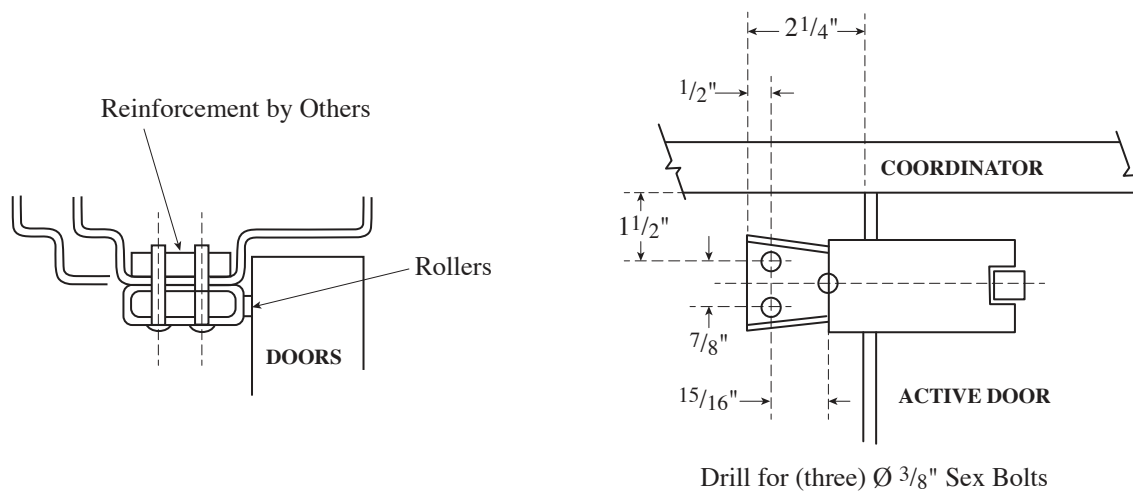

300 Main Street
Rockwood, Pennsylvania 15557
P: 800.458.2424 | F: 800.922.9212
www.rockwoodmfg.com | orders.rockwood@assaabloy.com

Copyright © 2017, Rockwood Manufacturing Company, an ASSA ABLOY Group company. All rights reserved.
Reproduction in whole or in part without the express written permission of Rockwood Manufacturing Company is prohibited.

T-1700 - 1/17