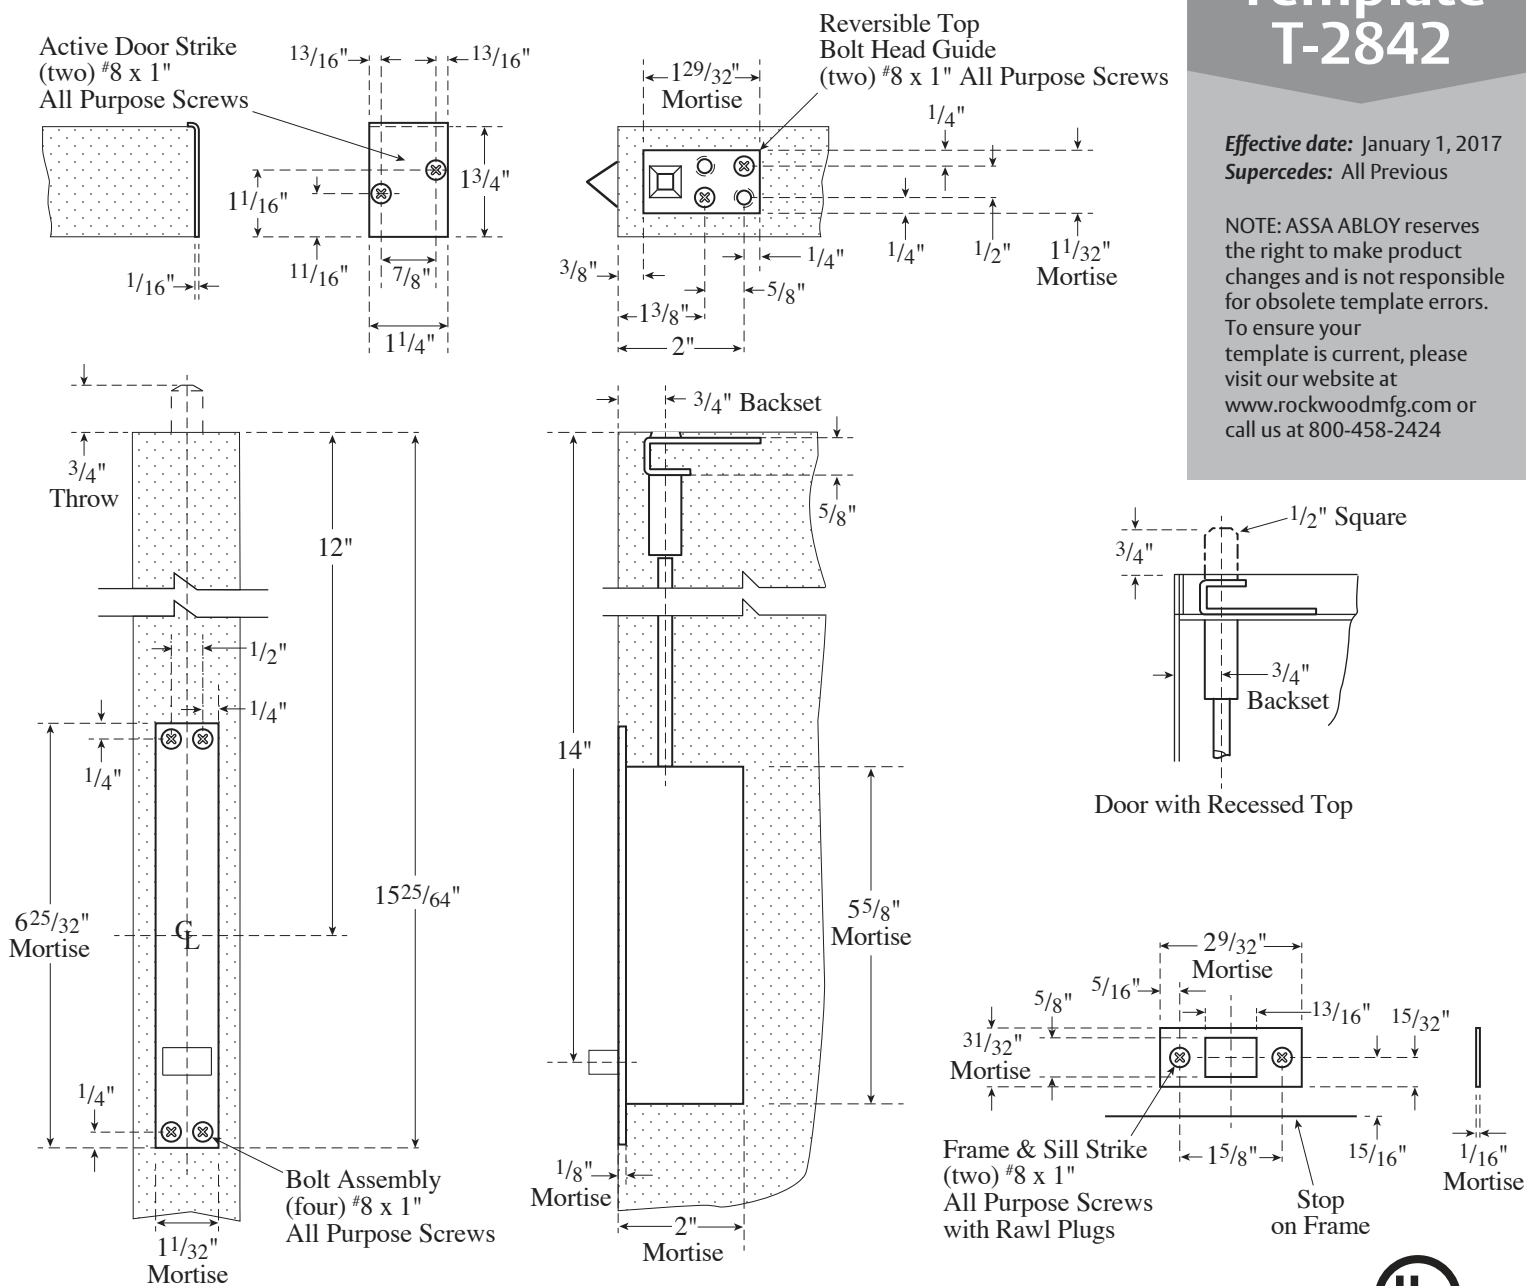

Rockwood 2842 Automatic Flush Bolt

The global leader in
door opening solutions

NOT TO SCALE

Template T-2842

Effective date: January 1, 2017
Supersedes: All Previous

NOTE: ASSA ABLOY reserves the right to make product changes and is not responsible for obsolete template errors. To ensure your template is current, please visit our website at www.rockwoodmfg.com or call us at 800-458-2424

Non-Handed

NOTE: Dimensions shown on this template are for top flush bolts. For bottom flush bolts, invert and measure from bottom edge of door.