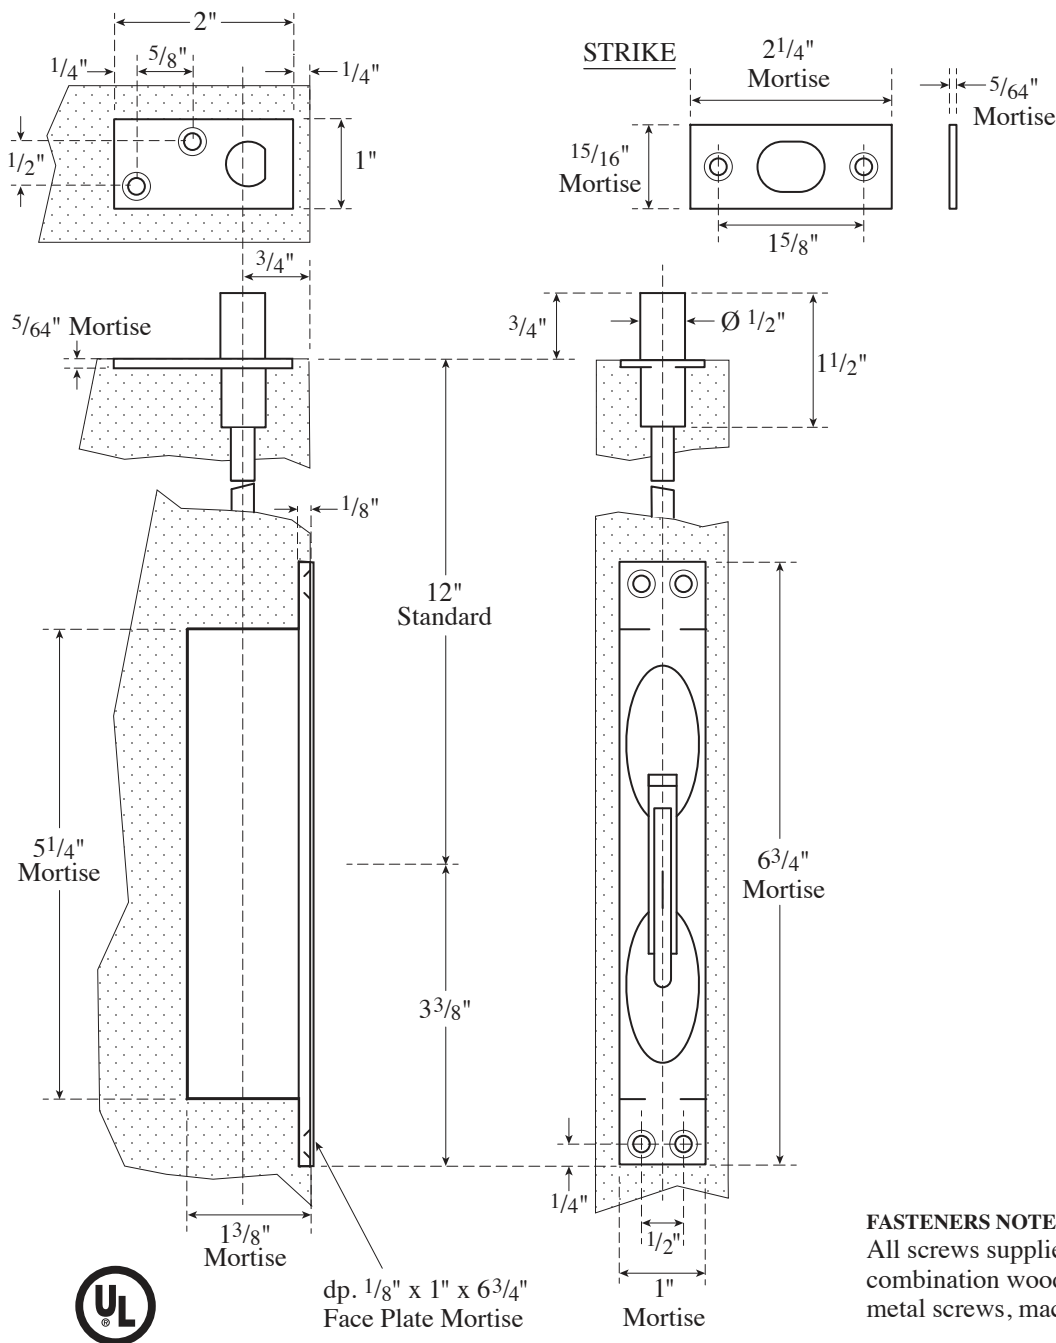

## Rockwood 555 Extension Flush Bolt

The global leader in  
door opening solutions

NOT TO SCALE

## Template T-555

**Effective date:** January 1, 2017  
**Supersedes:** All Previous

NOTE: ASSA ABLOY reserves the right to make product changes and is not responsible for obsolete template errors. To ensure your template is current, please visit our website at [www.rockwoodmfg.com](http://www.rockwoodmfg.com) or call us at 800-458-2424

**FASTENERS NOTE:**  
All screws supplied are #8 combination wood screws, sheet metal screws, machine screws.