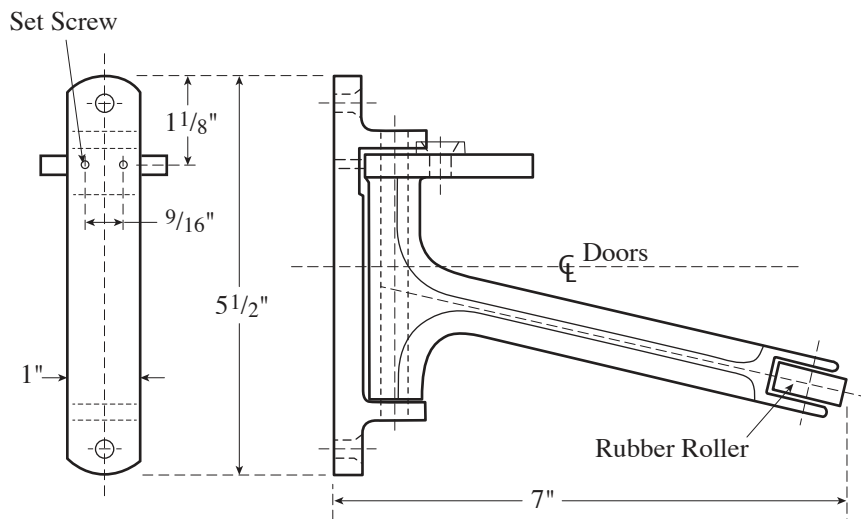

## Rockwood 576 Coordinator

The global leader in  
door opening solutions

NOT TO SCALE

(three) #8 x 1 Flat Head Sheet Metal Screws Apply After Adjust.

300 Main Street  
Rockwood, Pennsylvania 15557  
P: 800.458.2424 | F: 800.922.9212  
[www.rockwoodmfg.com](http://www.rockwoodmfg.com) | [orders.rockwood@assaabloy.com](mailto:orders.rockwood@assaabloy.com)