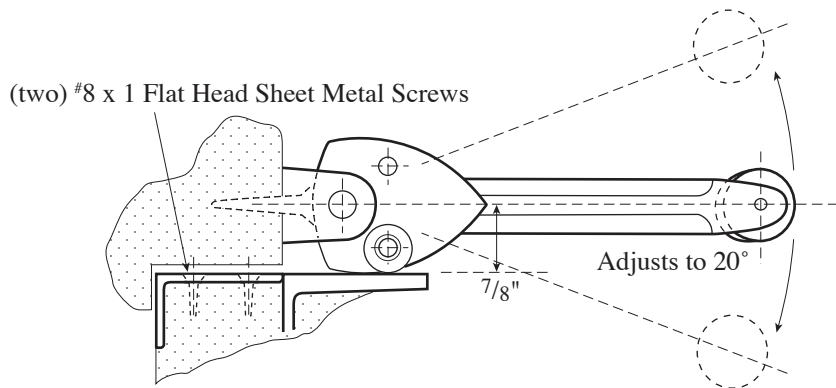

## Rockwood 576 Coordinator

The global leader in  
door opening solutions

NOT TO SCALE

(three) #8 x 1 Flat Head Sheet Metal Screws Apply After Adjust.

300 Main Street  
Rockwood, Pennsylvania 15557  
P: 800.458.2424 | F: 800.922.9212  
[www.rockwoodmfg.com](http://www.rockwoodmfg.com) | [orders.rockwood@assaabloy.com](mailto:orders.rockwood@assaabloy.com)