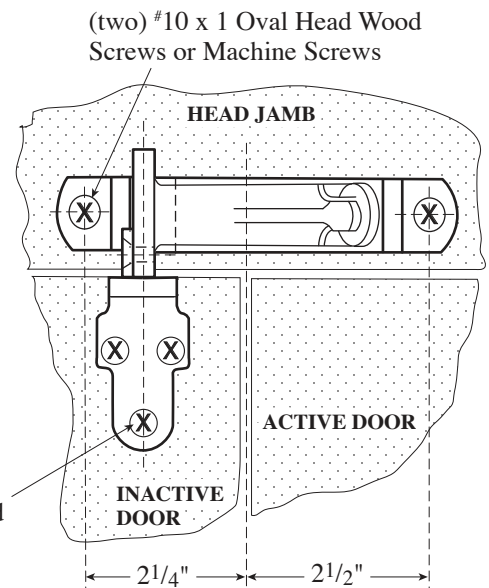

## Rockwood 576 Coordinator

The global leader in  
door opening solutions

NOT TO SCALE

(three) #8 x 1 Flat Head Sheet Metal Screws Apply After Adjust.

300 Main Street  
Rockwood, Pennsylvania 15557  
P: 800.458.2424 | F: 800.922.9212  
[www.rockwoodmfg.com](http://www.rockwoodmfg.com) | [orders.rockwood@assaabloy.com](mailto:orders.rockwood@assaabloy.com)