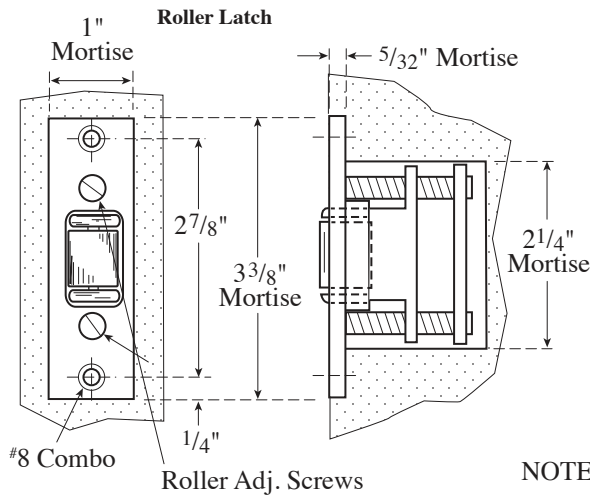

Architectural Door Accessories

ASSA ABLOY

Rockwood 590, 591, 592 Roller Latch

The global leader in
door opening solutions

NOT TO SCALE

NOTE: Mortise dim's used only on wood doors.

Template T-590, 591, 592

Effective date: January 1, 2017
Supersedes: All Previous