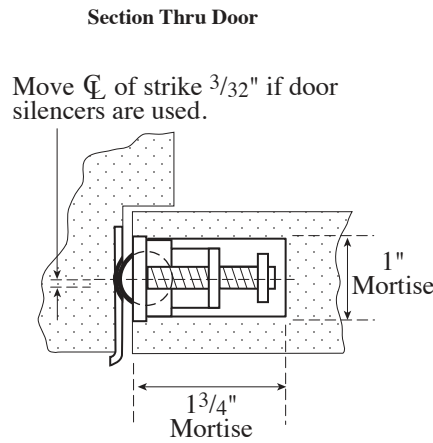

Architectural Door Accessories

ASSA ABLOY

Rockwood 590, 591, 592 Roller Latch

The global leader in
door opening solutions

NOT TO SCALE

NOTE: Mortise dim's used only on wood doors.

Template T-590, 591, 592

Effective date: January 1, 2017
Supersedes: All Previous